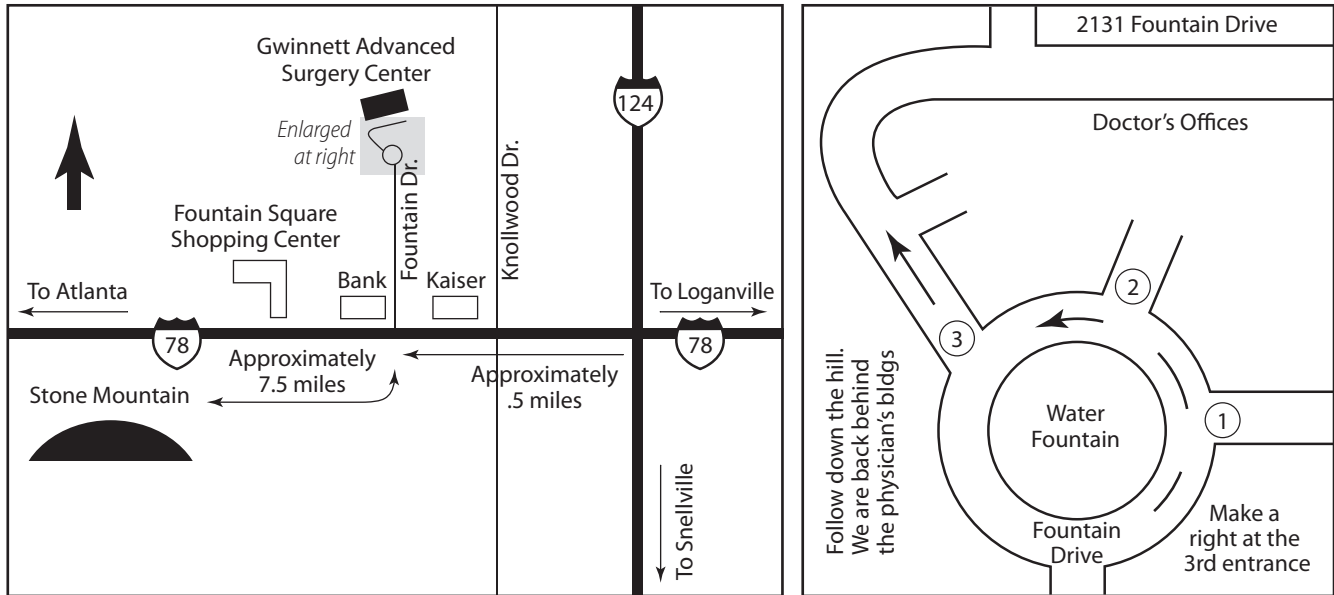

2131 Fountain Drive, Snellville, GA 30078  
 770-979-8200

**Directions:**

**From South Atlanta:**

From I-75, I-85, take I-285 East, take Stone Mountain Freeway (78 East). Pass the mountain on the right. Continue on Highway 78 for 7.5 miles. Turn left on Fountain Drive. Travel on this road until you reach the water fountain. Go around the fountain and take the third driveway to your right. Go down the hill, we will be on your left. We are in a two-story brick building.

**From North Atlanta:**

From I-75, I-85 or GA 400, take I-285 East, take Stone Mountain Freeway (78 East). Pass the mountain on the right. Continue on Highway 78 for 7.5 miles. Turn left on Fountain Drive. Travel on this road until you reach the water fountain. Go around the fountain and take the third driveway to your right. Go down the hill, we will be on your left. We are in a two-story brick building.

**From I-20:**

Take the Turner Hill Road exit. Turn left and cross over the expressway. This is Highway 124. Go 13 miles to Highway 78. Turn left onto 78. Go 1/2 mile and turn right onto Fountain Drive (this is the second light). Travel on this road until you reach the water fountain. Go around the fountain and take the third driveway to your right. Go down the hill, we will be on your left. We are in a two-story brick building.

**From West:**

From I-20 through Atlanta, take I-285 North to the Stone Mountain Freeway (78 East). Pass the mountain on the right. Continue on Highway 78 for 7.5 miles. Turn left on Fountain Drive. Travel on this road until you reach the water fountain. Go around the fountain and take the third driveway to your right. Go down the hill, we will be on your left. We are in a two-story brick building.